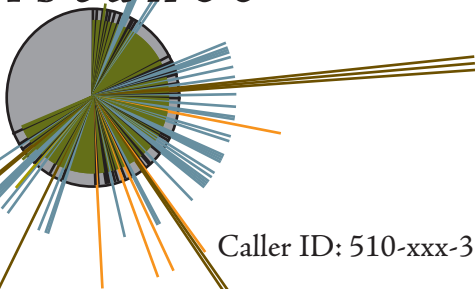

*An inquiry into cellphone behavior
and diminishing distances:
How wide is our personal network?*

Caller ID: 415-xxx-4128

- Checking Messages
- IL
- NY|MA
- Local
- CT|VT
- FL
- TX

Outgoing calls are mapped clockwise
Calls inside the circle are local.
Calls outside reflect physical distance.
The space that is left are incoming calls.

Lost Distance

- Checking Messages
- NY|MA
- Local
- VA
- FL
- International

Caller ID: 510-xxx-3804

Both cellphone owners
made and received a total of
360 (+4) calls during the
month of November

Luis Maurette
lmaurett@mills.edu