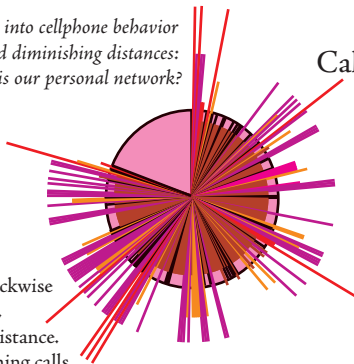

*An inquiry into cellphone behavior
and diminishing distances:
How wide is our personal network?*

Caller ID: 415-xxx-4128

- Checking Messages
- IL
- NY|MA
- Local
- CT|VT
- FL
- TX

Outgoing calls are mapped clockwise
Calls inside the circle are local.
Calls outside reflect physical distance.
The space that is left are incoming calls.

Lost Distance

- Checking Messages
- NY|MA
- Local
- VA
- FL
- International

Caller ID: 510-xxx-3804

Both cellphone owners
made and received a total of
360 (+4) calls during the
month of November

Luis Maurette
lmaurett@mills.edu